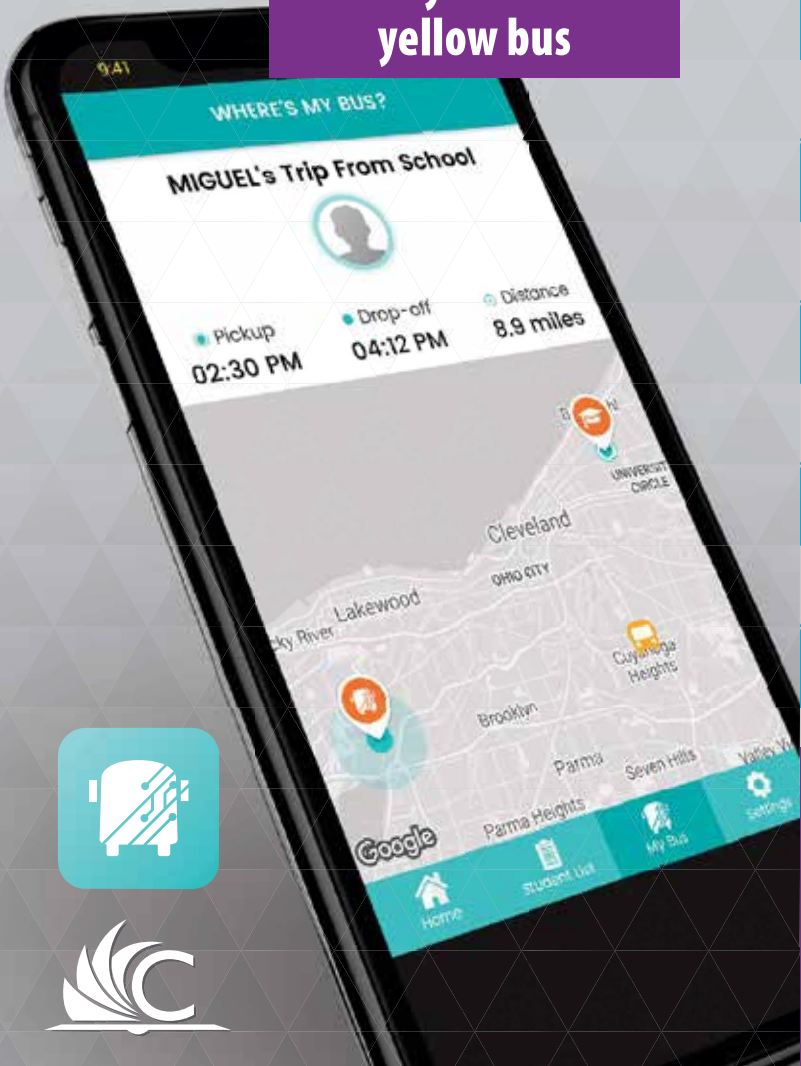

Track your child's yellow bus

Track your child's yellow bus on your phone with the **Edulog Parent Portal!**

Download the app at ClevelandMetroSchools.org/EdulogPP

Transportation Hotline
216.838.4BUS

IMPORTANT: When entering your child's information, type his/her CMSD student ID number in the District ID field